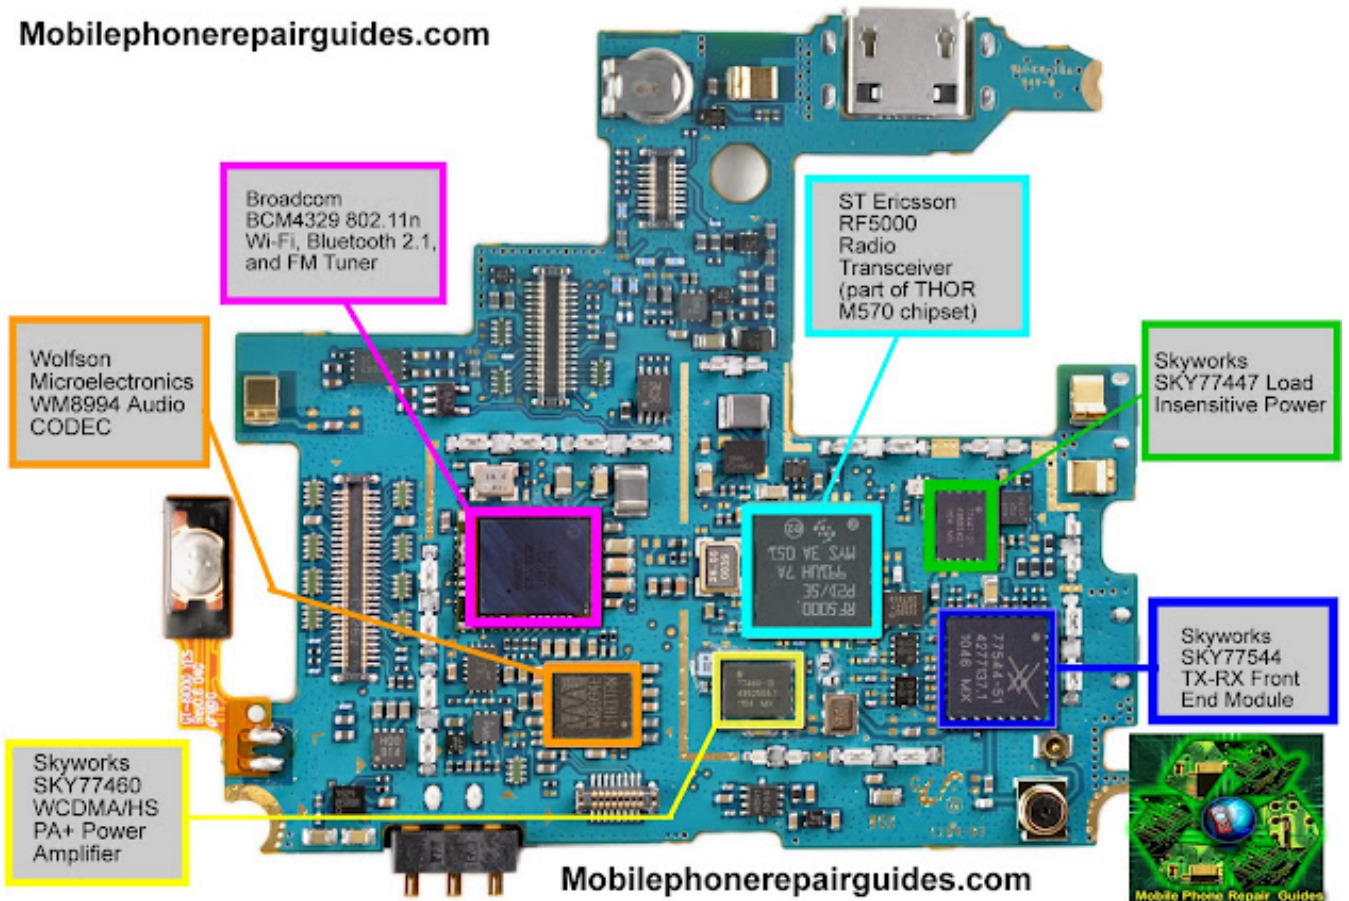

Download

[Samsung Galaxy S3 Wifi Chipset Broadcom Corporation](http://www.mobilephonerepairguides.com)

Download

4 of 79 Top Solutions for Galaxy Tab S3 (Wi-Fi) Hi! A few weeks ago I dropped my Verizon Note 2 SCH-i605 and smashed the screen, requiring replacement of the display.

I opened up the phone and took two pics of the motherboard's sides My questions: What does the BCM4334 chip look like on this phone? Where is it supposed to be, so I can determine if it is still there and in one piece? Thanks!.

[Foo Fighters Washing](#)

A new report from the analysts at J P [Beauty Launch Nicki Minaj For Mac](#)

[Microsoft Office For Mac Plugins](#)

[T:1password Mac 1password For Mac](#)

Get access to helpful solutions, how-to guides, owners' manuals, and product specifications for your Galaxy Tab S3 (Wi-Fi) from Samsung US Support.. I hypothesize that the broadcom BCM4334 wifi/bluetooth chip has been damaged in some way (or removed), so it won't work, period.. Samsung recently held its "Unpacked" Mobile World Congress event, where the company unveiled the highly anticipated Galaxy S6 smartphone. [manga eyeshield 21 season 2 sub indo xxi](#)

[Photos For Macos Download](#)

With the Apple iPhone 6 absolutely crushing sales records around the globe, one company is making sure that it does the very best to hold serve in the increasingly tough smartphone wars.. They will both slide to 'on,' and after about six seconds will slide to 'off ' I don't get any message about activity or errors, they just slide to 'off.. Get access to helpful solutions, how-to guides, owners' manuals, and product specifications for your Galaxy Tab S3 (Wi-Fi) from Samsung US Support.. I brought it to a local repair shop, and received it yesterday The screen works, but now the wifi/bluetooth functions will not turn on when I press them. e828bfe731 [Download Whatsapp For Mac Os X 10.8.5](#)