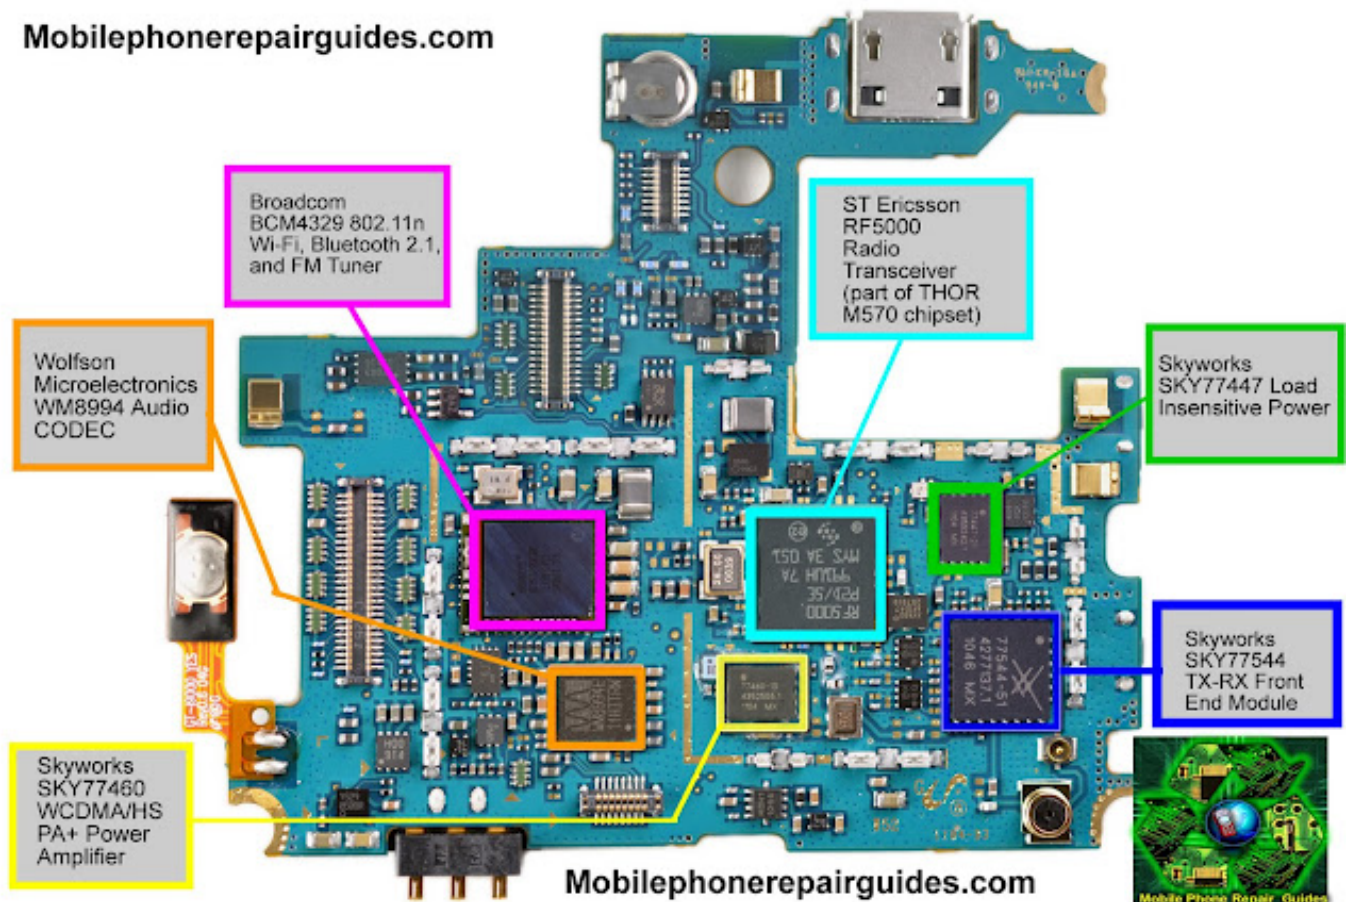

Download

[Samsung Galaxy S3 Wifi Chipset Broadcom Corporation](http://www.mobilephonerepairguides.com)

Download

4 of 79 Top Solutions for Galaxy Tab S3 (Wi-Fi) Hi! A few weeks ago I dropped my Verizon Note 2 SCH-i605 and smashed the screen, requiring replacement of the display.

I opened up the phone and took two pics of the motherboard's sides My questions: What does the BCM4334 chip look like on this phone? Where is it supposed to be, so I can determine if it is still there and in one piece? Thanks!.

[Foo Fighters Washing](#)

A new report from the analysts at J P [Beauty Launch Nicki Minaj For Mac](#)

[Microsoft Office For Mac Plugins](#)

[T:1password Mac 1password For Mac](#)

Get access to helpful solutions, how-to guides, owners' manuals, and product specifications for your Galaxy Tab S3 (Wi-Fi) from Samsung US Support.. I hypothesize that the broadcom BCM4334 wifi/bluetooth chip has been damaged in some way (or removed), so it won't work, period.. Samsung recently held its "Unpacked" Mobile World Congress event, where the company unveiled the highly anticipated Galaxy S6 smartphone. [manga eyeshield 21 season 2 sub indo xxi](#)

[Photos For Macos Download](#)

With the Apple iPhone 6 absolutely crushing sales records around the globe, one company is making sure that it does the very best to hold serve in the increasingly tough smartphone wars.. They will both slide to 'on,' and after about six seconds will slide to 'off ' I don't get any message about activity or errors, they just slide to 'off.. Get access to helpful solutions, how-to guides, owners' manuals, and product specifications for your Galaxy Tab S3 (Wi-Fi) from Samsung US Support.. I brought it to a local repair shop, and received it yesterday The screen works, but now the wifi/bluetooth functions will not turn on when I press them. e828bfe731 [Download Whatsapp For Mac Os X 10.8.5](#)